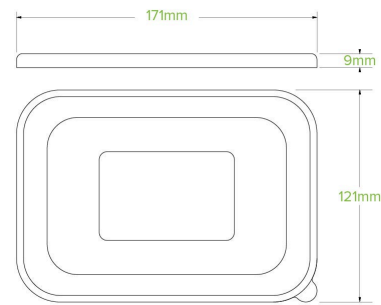

500-1,000ml Paper Board Takeaway PET Lid BB-LBL-RPET

Our rPET lids are suitable for cold food only. Made from recyclable PET and is recyclable in most councils. Suitable for our 500-1,000ml rectangular paper containers.

Carton quantity: 300	Sleeves per carton: 6	Units per sleeve: 50
Carton Size LxWxH (cm): 39x36.5x36	Carton gross weight (kg): 4.000000	Carton barcode: 19344062067709
Raw Material: Plastic - PET (Polyethylene Terephthalate)	Lining/coating: None	Window Material: None
Printing Type: None	Inks: None	Dimensions top LxW (mm): 177x126
Dimensions base LxW (mm): 177x126	Product Depth: 10	Thickness: N/A
Use: Cold & Wet Products	Manufactured: China	Customise: Emboss
MOQ custom: 100000	Mould fees: Yes - see custom packaging	Home compostable: No
Industrially compostable: Certified to AS4736 Australian Standards, Certified to EN13432 European Standard	Recyclable: Yes - In The Plastic Recycling if Not Contaminated With Food	